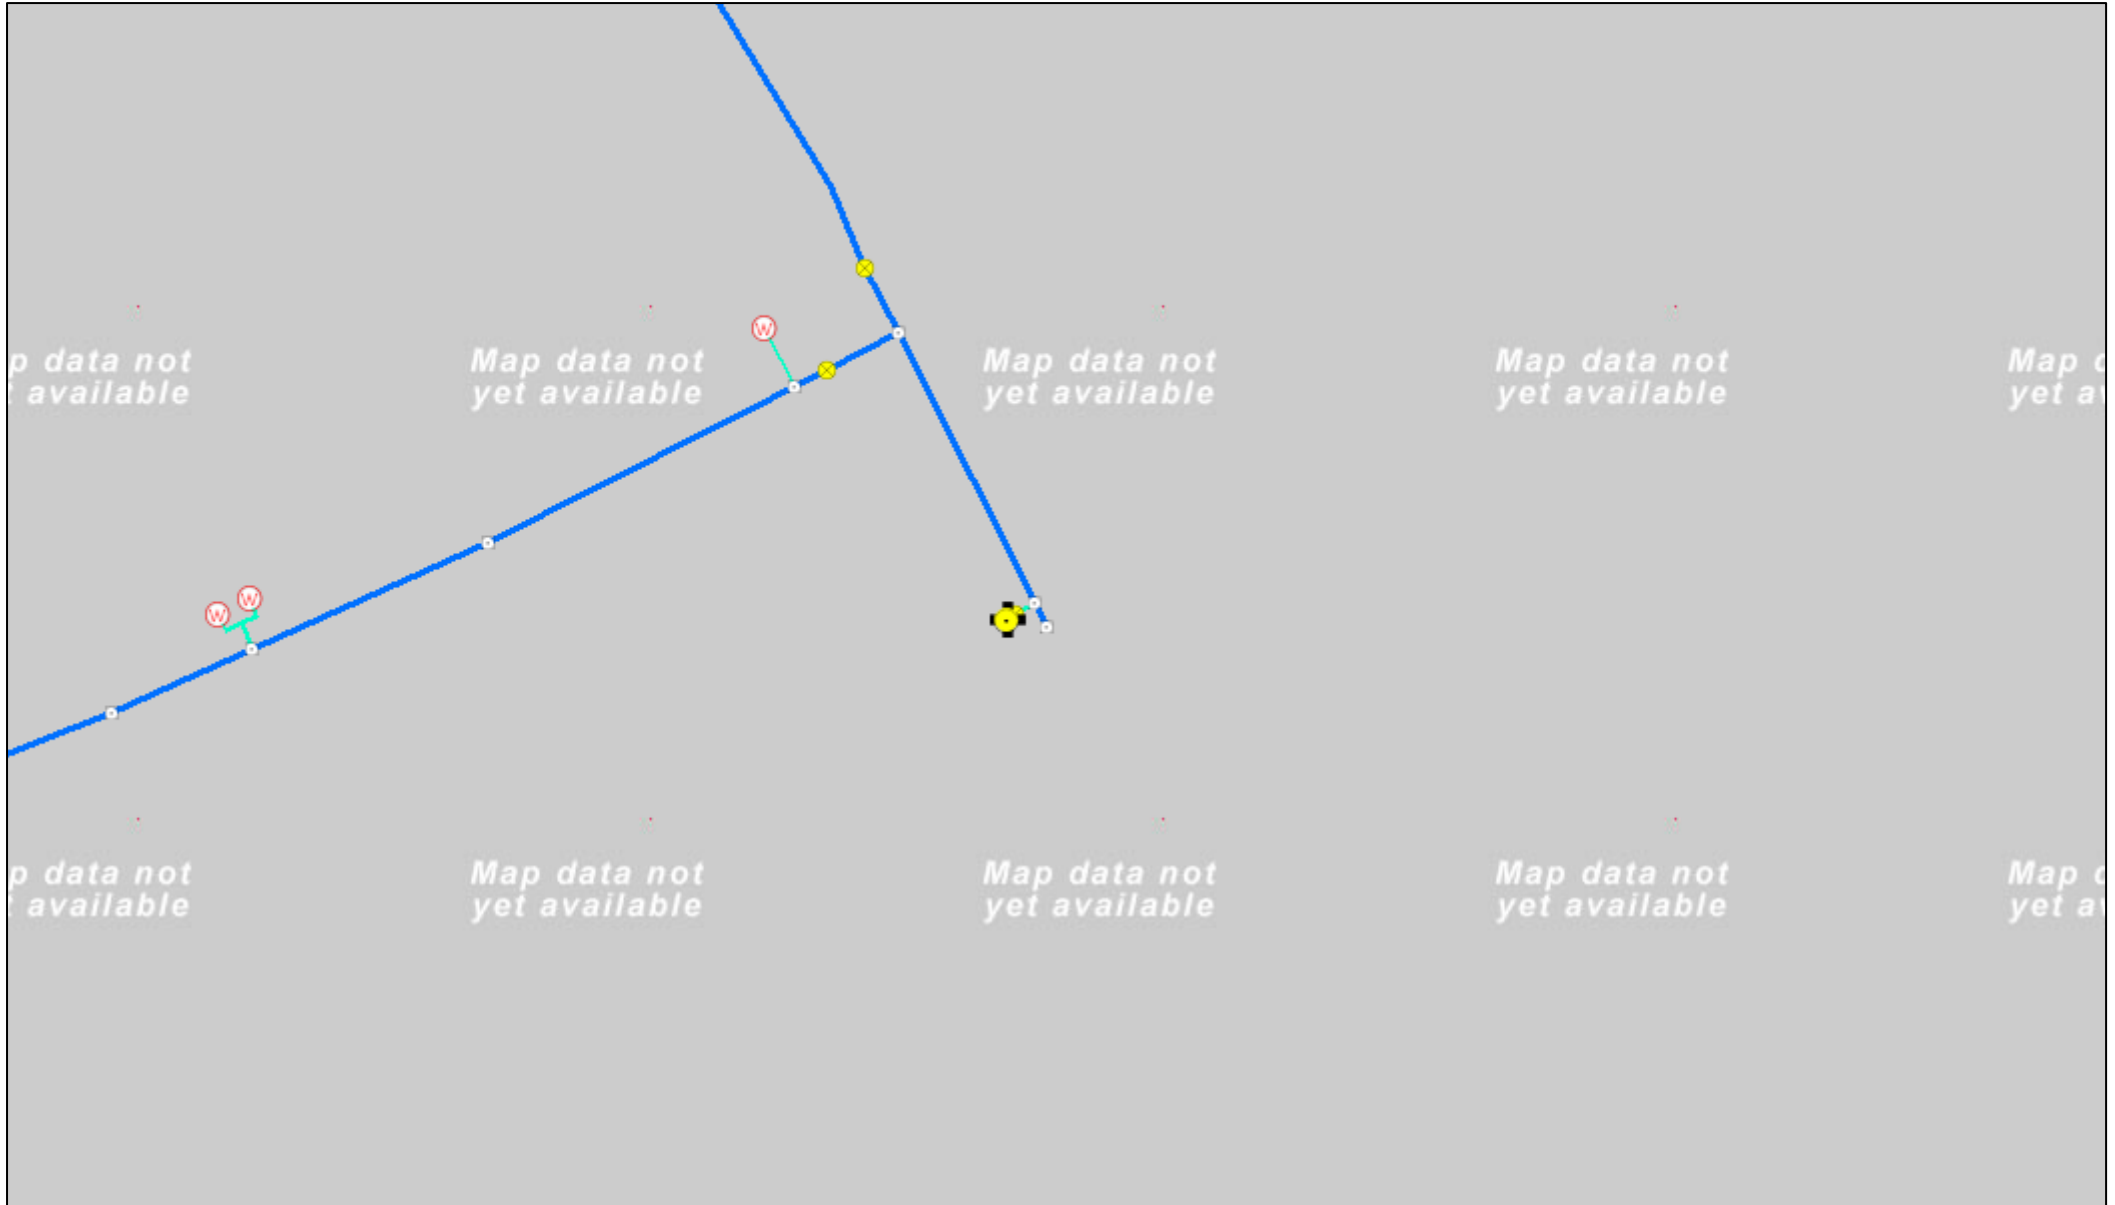

Fire Hydrant Maintenance

July 7, 2016

wHydrant

<all other values>

WserviceConn

WaterFittings

wSystemValve

wLaterallLine

watermain

World Transportation

Source: Esri, DigitalGlobe, GeoEye, Earthstar Geographics, CNES/Airbus DS, USDA, USGS, AEX, Getmapping, Aerogrid, IGN, IGP, swisstopo, and the GIS User Community
Esri, HERE, DeLorme, MapmyIndia, © OpenStreetMap contributors