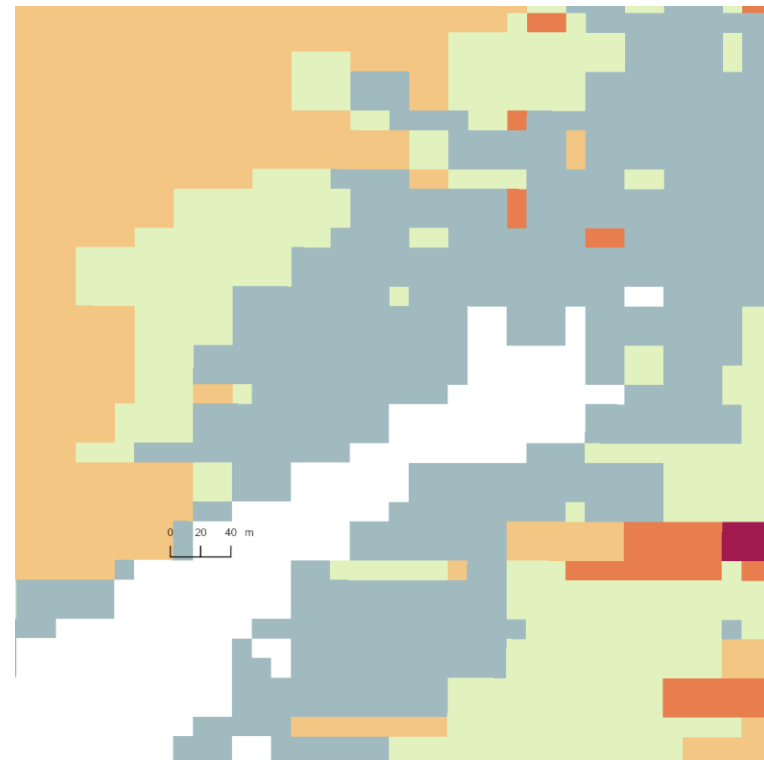

Figure 1: Dataframe LUREF, Raster in LUREF

Figure 2: Dataframe LUREF, Raster in Web Mercator (Transformation on the fly)

Figure 3: Dataframe Web Mercator, Raster in Web Mercator

Figure 4: Dataframe Web Mercator, Raster in LUREF (Transformation on the fly)

With Pointdata:

Figure 5: Dataframe, Raster and Points in LUREF

Figure 6: Dataframe LUREF, Raster and Points Web Mercator (Trans on the Fly) Points do not change