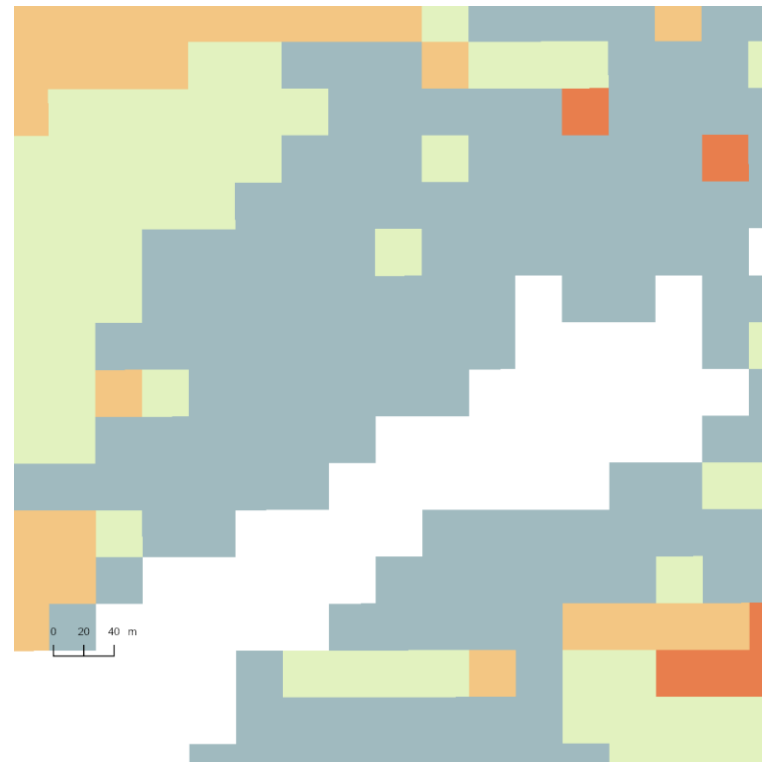

Figure 1: Dataframe LUREF, Raster in LUREF

Figure 2: Dataframe LUREF, Raster in Web Mercator (Transformation on the fly)

Figure 3: Dataframe Web Mercator, Raster in Web Mercator

Figure 4: Dataframe Web Mercator, Raster in LUREF (Transformation on the fly)

With Pointdata:

Figure 5: Dataframe, Raster and Points in LUREF

Figure 6: Dataframe LUREF, Raster and Points Web Mercator (Trans on the Fly) Points do not change