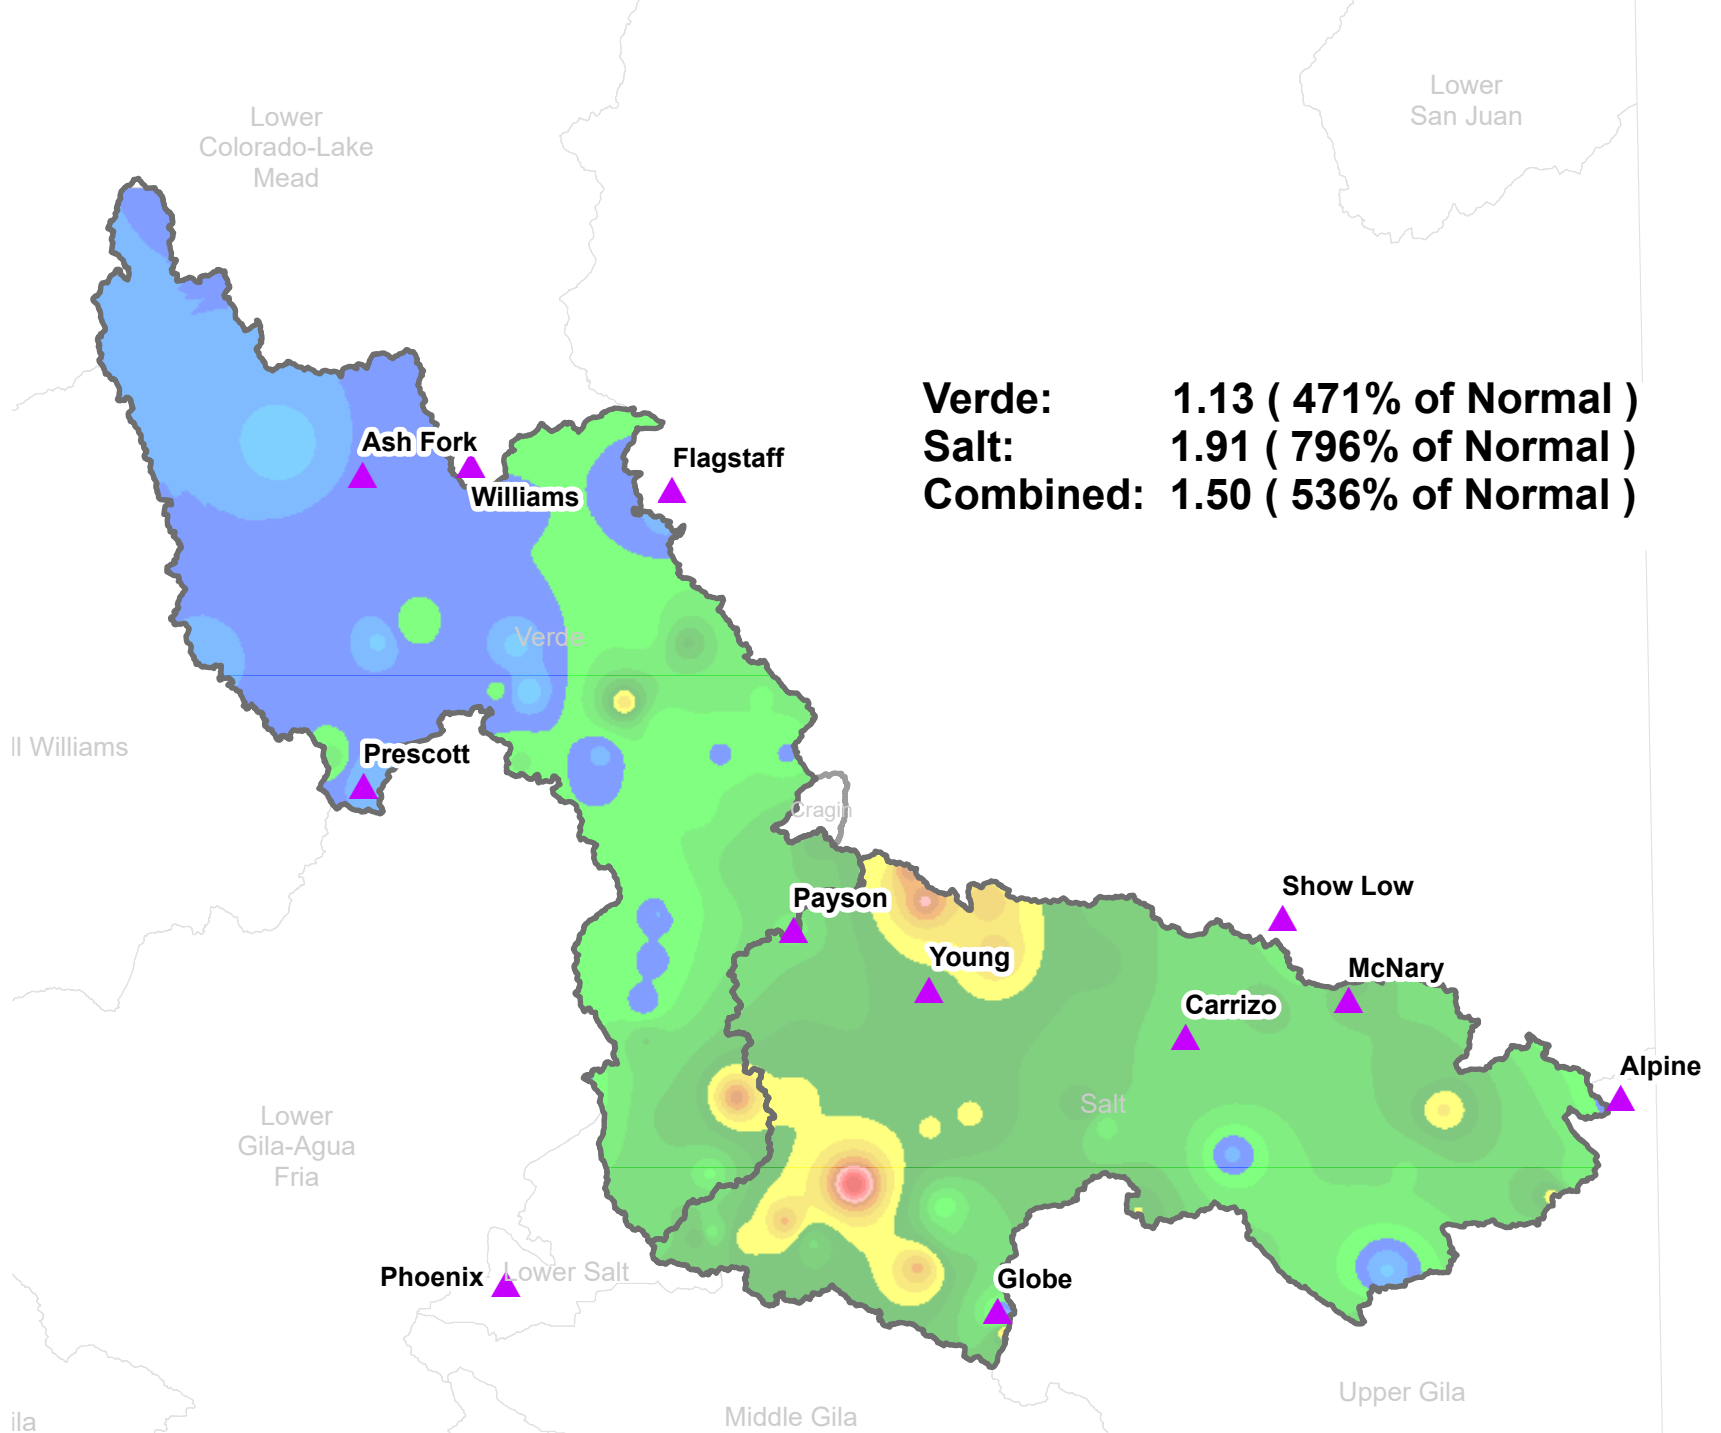

Precip Inches

Verde: 1.13 (471% of Normal)
Salt: 1.91 (796% of Normal)
Combined: 1.50 (536% of Normal)

Watershed Precipitation - Daily Values
2/21/2020 to 2/24/2020