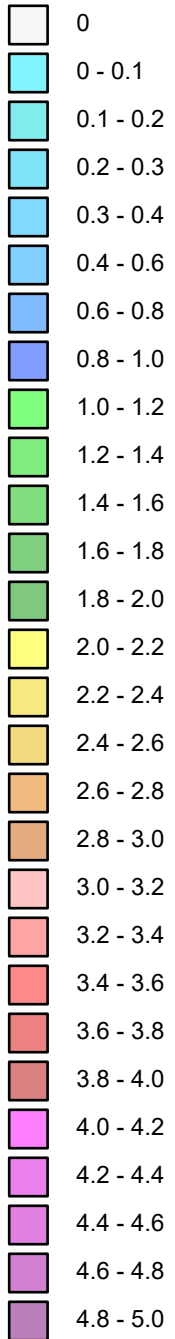

Precip Inches

Verde: 1.13 (471% of Normal)
Salt: 1.91 (796% of Normal)
Combined: 1.50 (536% of Normal)

Watershed Precipitation - Daily Values
2/21/2020 to 2/24/2020