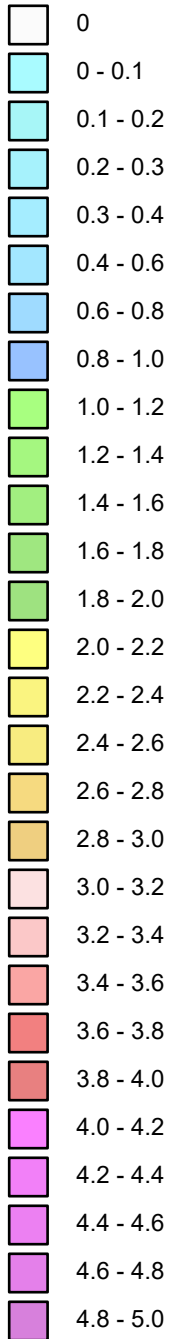

Precip Inches

Verde: 1.13 (471% of Normal)
Salt: 1.91 (796% of Normal)
Combined: 1.50 (536% of Normal)

Watershed Precipitation - Daily Values
2/21/2020 to 2/24/2020