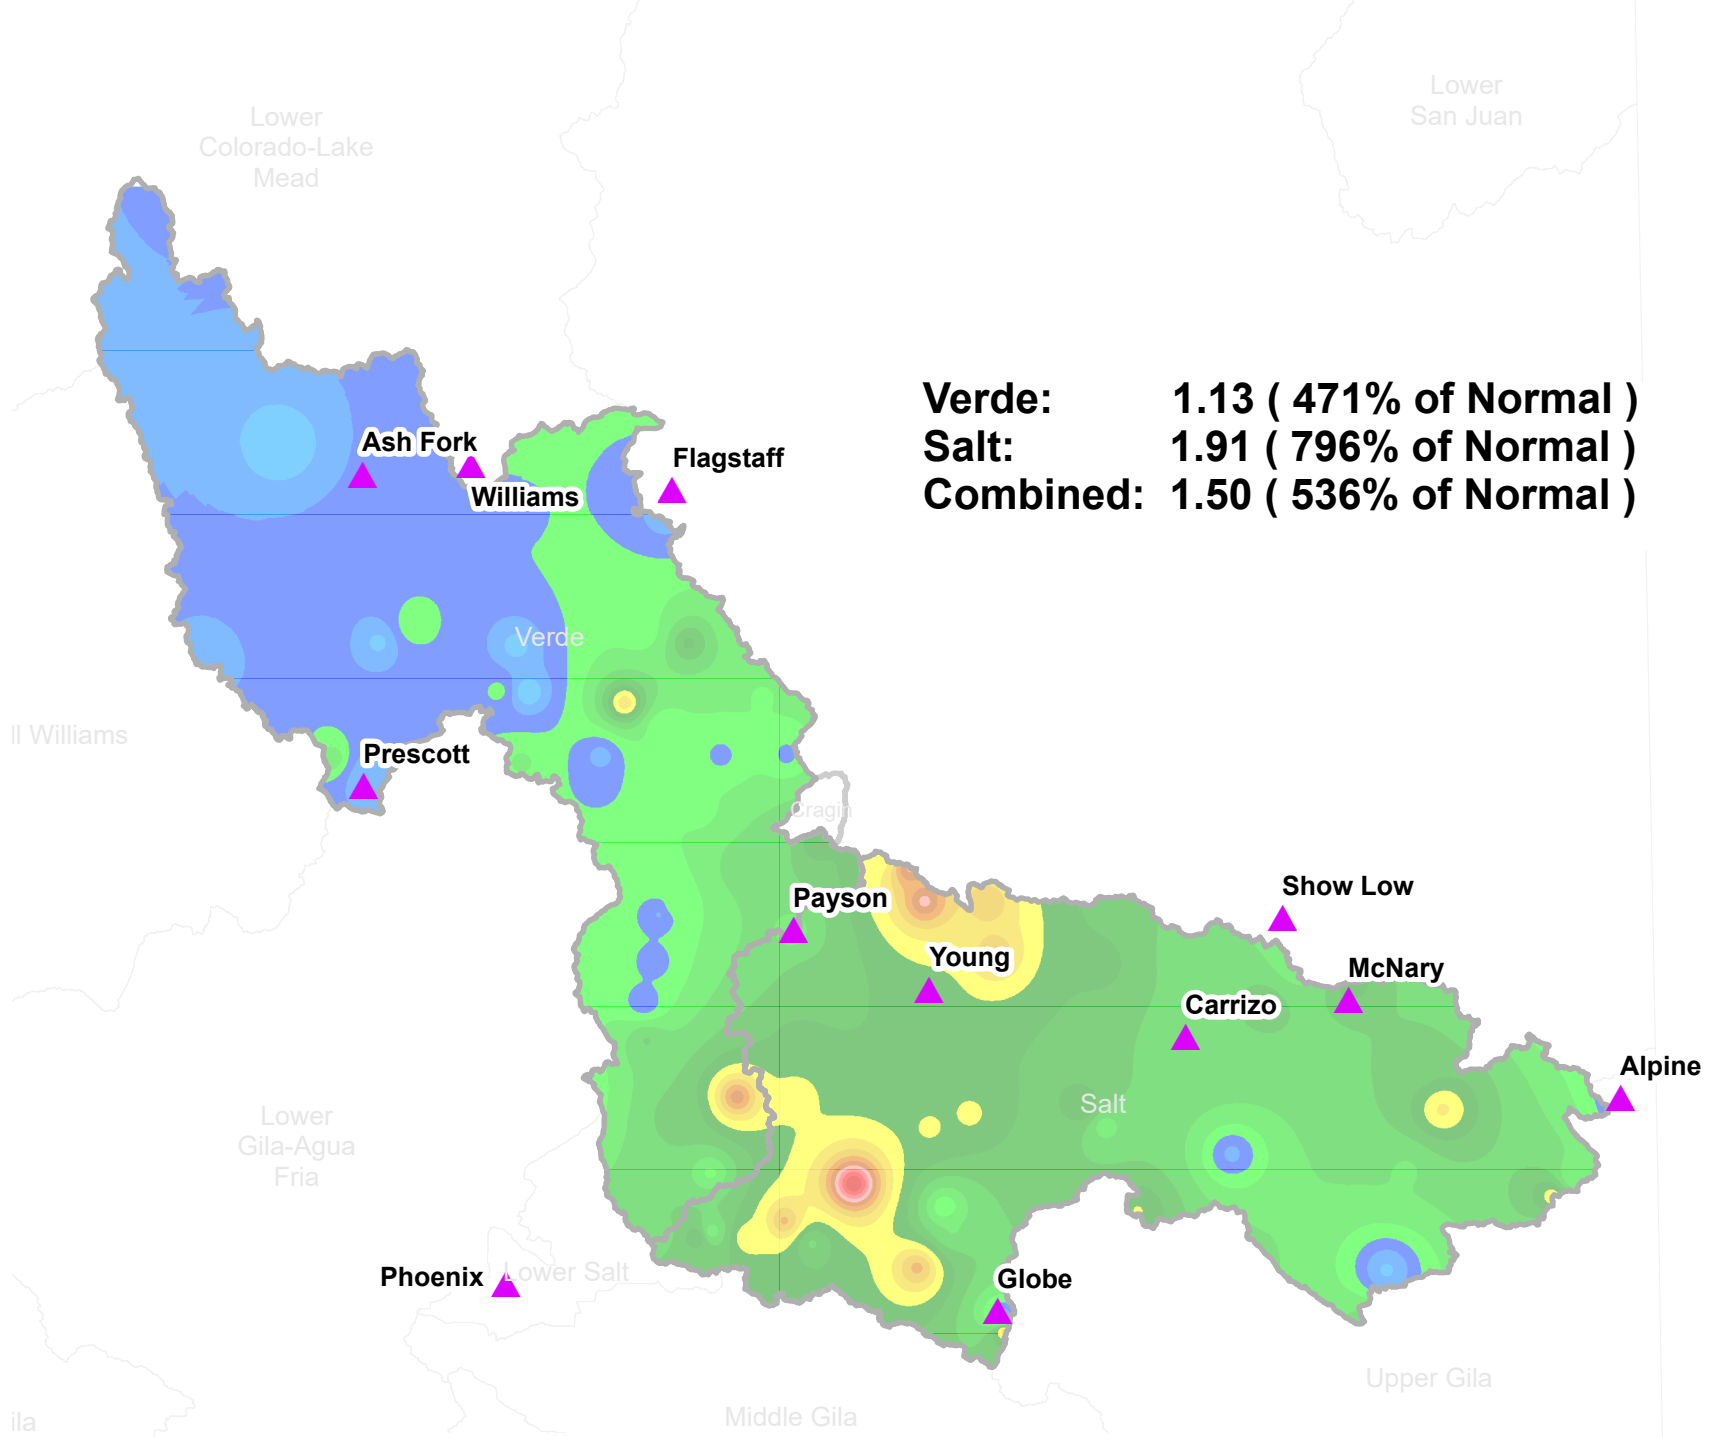

Precip Inches

Verde: 1.13 (471% of Normal)
Salt: 1.91 (796% of Normal)
Combined: 1.50 (536% of Normal)

Watershed Precipitation - Daily Values
2/21/2020 to 2/24/2020