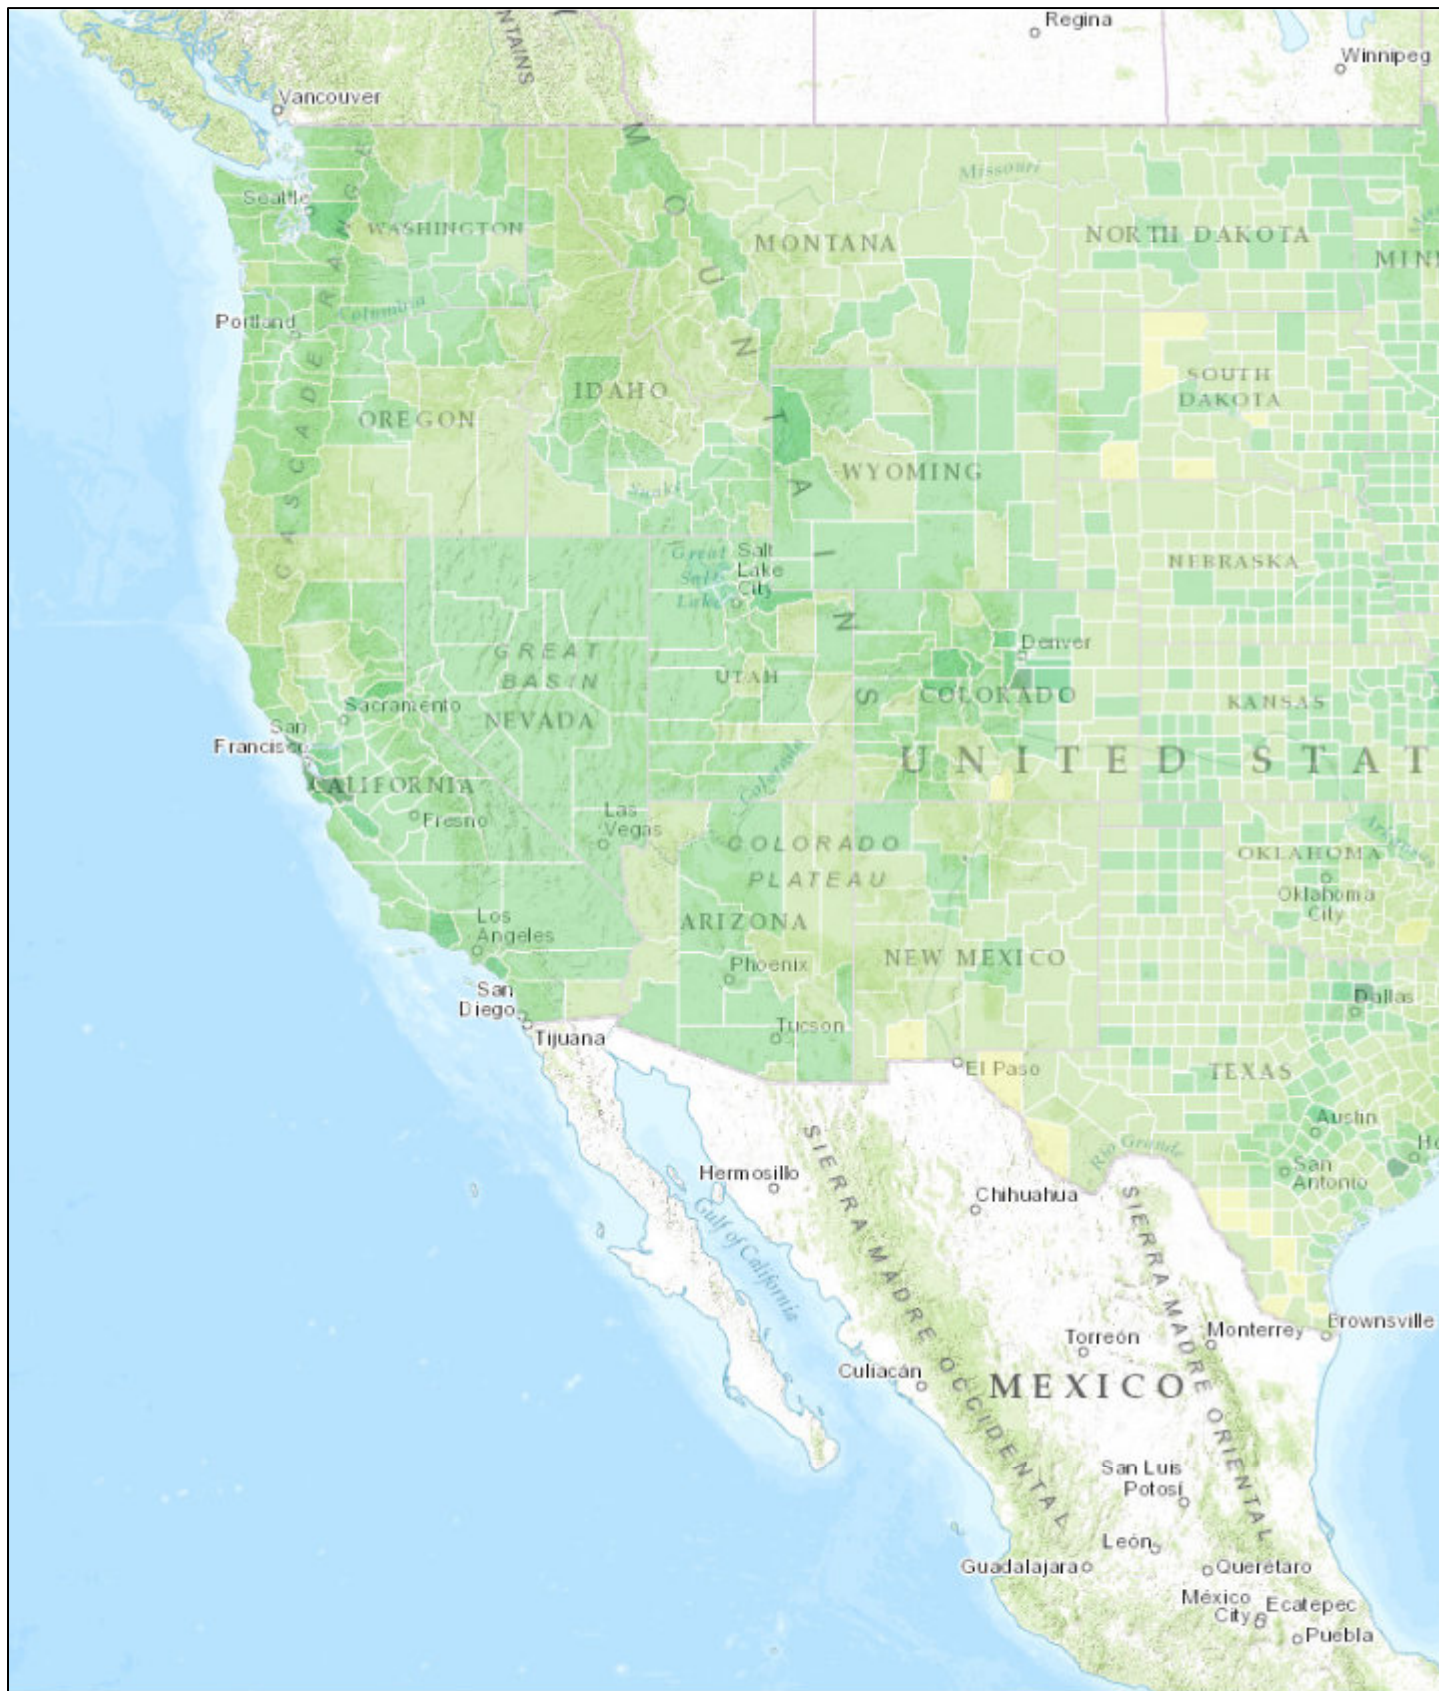

Sample Server 6 Export Task

April 8, 2013

1:20,571,782

Dark Green: \$84,001 to \$116,778

Light Green: \$8,889 to \$27,000

Medium Green: \$70,001 to \$84,000

Light Green: \$41,001 to \$70,000 (Mean: \$43,745)

Yellow: \$27,001 to \$41,000

Sources: Esri, DeLorme, NAVTEQ, TomTom, increment P Corp., GEBCO, USGS, FAO, NPS, NRCAN, GeoBase, IGN, Kadaster NL, Ordnance Survey, Esri Japan, METI, Esri China (Hong Kong), swisstopo, and the GIS User Community
Copyright © 2013 ESRI