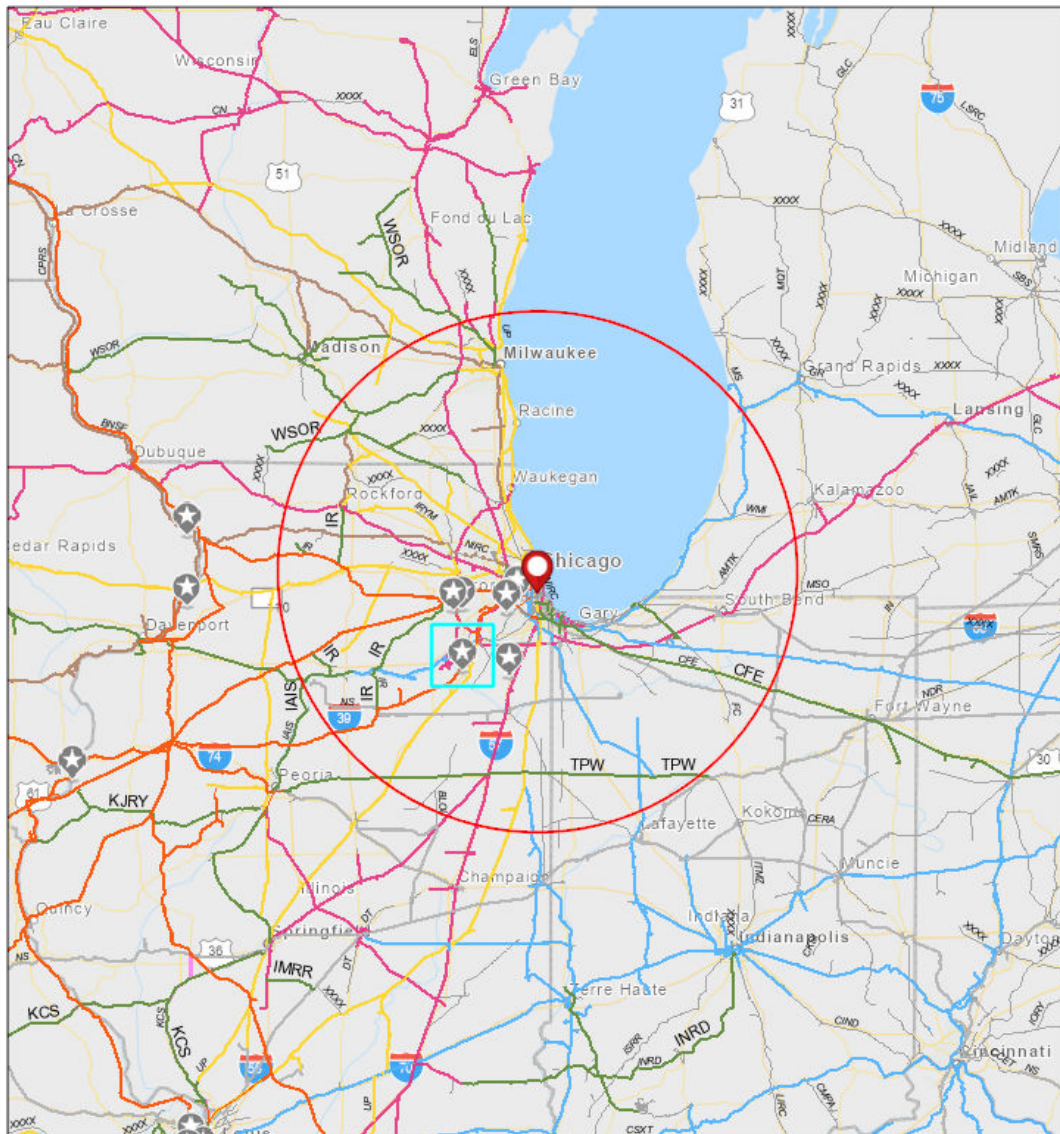

Screening Report

Area of Interest (AOI) Information

Area : 31,389.19 mi²

Oct 20 2020 15:31:55 Central Daylight Time

Summary

Name	Count	Area(mi ²)	Length(mi)
Premier Transloaders	7	N/A	N/A

Premier Transloaders

#	Name	Address	Phone	Email	Commodities	Equipment Served	Count
1	Transdistribution Inc.	2905 Ridgeland Ave	(502) 544-0278	jbodner@sweetenersupply.com	Printing Paper, Pulpboard, Woodpulp, Grocery Products, Canned Foods, Wine/other Beverages, Cotton, Household Appliances, Beer	No Data	1
2	G & D - Hoffman Transportation	26062 S Frontage Rd	(000) 000-0000	khoffman@gd-hoffmantransportation.c	Polyethylene, Polypropylene, Polystyrene, Polyvinyl Chloride	No Data	1
3	Bulkmatic Transport	7000 Santa Fe Drive	(219) 972-7630	jbingham@bulkmatic.com	Granite, Cement, Milo, Roofing Granules, Wheat Flour, Barley, Oats, Rye, Corn, Corn, Soybeans, Linseed/sunflower Oil, Beet Pulp Pellets, Corn Products, Other Feeds, Flour Products, Beans/peas/lentils, Popcorn, Rice, Sugar Misc, Corn Starch, Corn Syrup, Talc, Perlite, Diatomaceous Earth, Bentonite, Limestone, Lime, Gypsum, Fly Ash, Polyethylene, Polypropylene, Polystyrene, Polyvinyl Chloride, Borates, Con Sand & Gravel, Cullet, Salt, Sand, Scoria/pumice, Sodium Compounds, Crushed Stone, Chips Mis	No Data	1