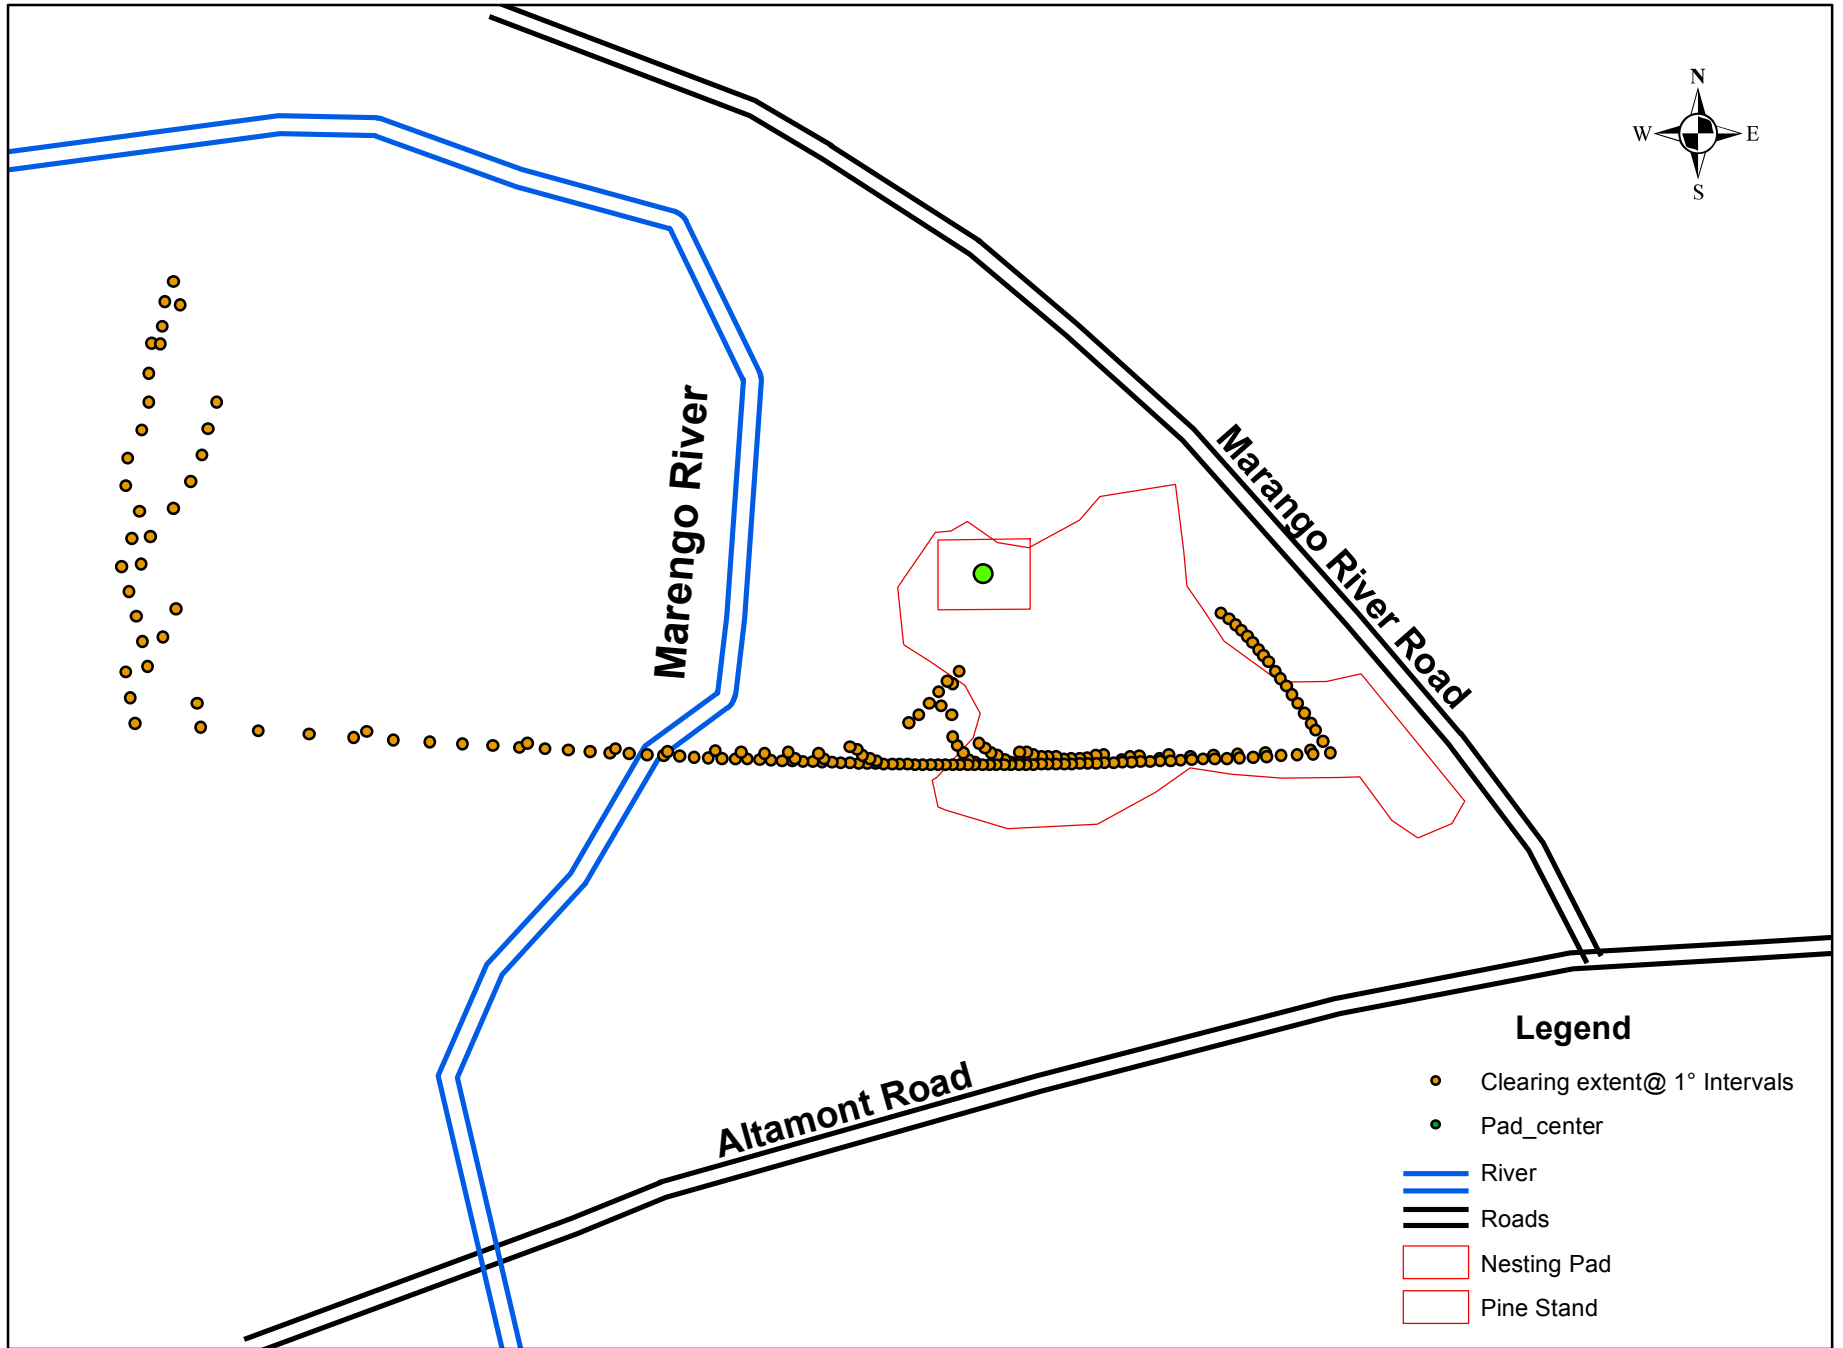

# Proposed Wood Turtle Habitat Improvement Project

0 55 110 220 Feet

Bayfield Regional Conservancy

pcf 092914

1:800