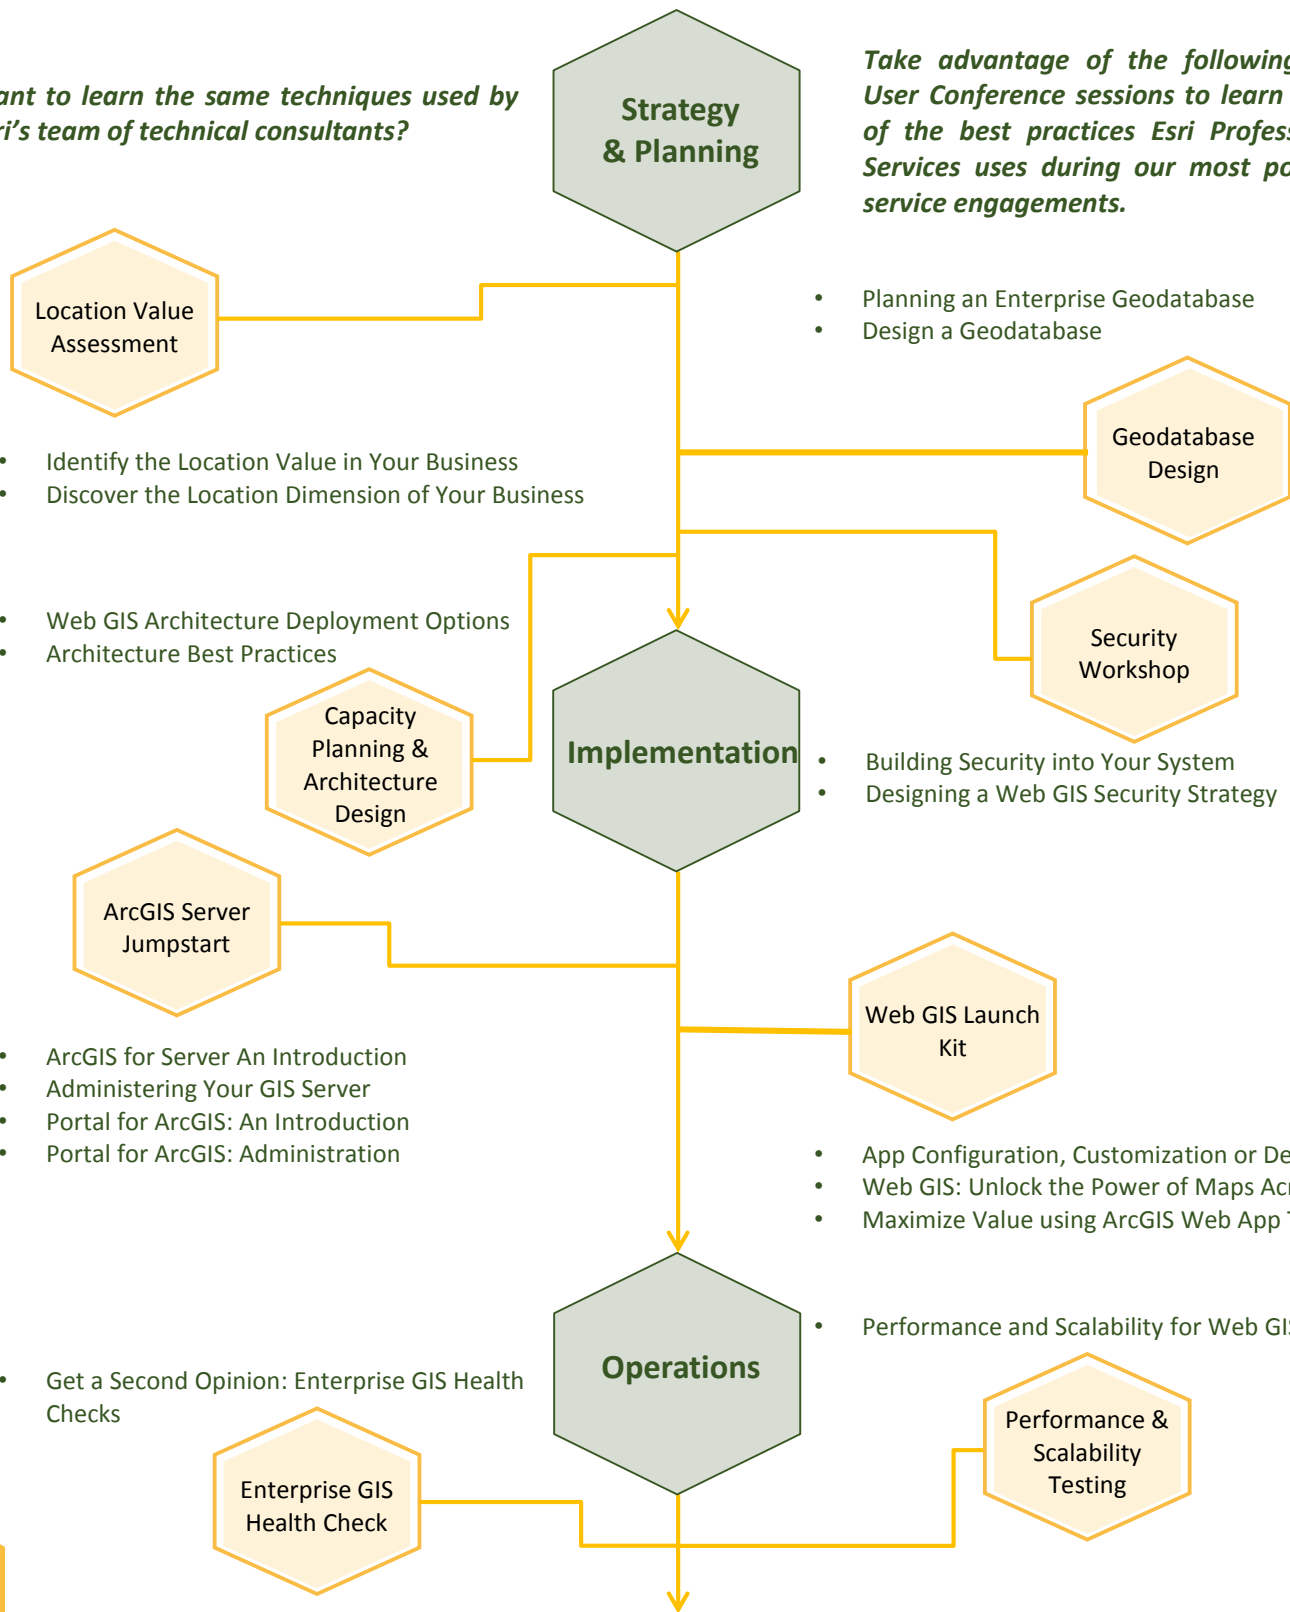

Want to learn the same techniques used by Esri's team of technical consultants?

Take advantage of the following Esri User Conference sessions to learn some of the best practices Esri Professional Services uses during our most popular service engagements.

Develop Self-Sufficiency

Extend Organization Capabilities

Fast Track Implementation

Strategy & Planning

Learn best practices from Esri's subject matter experts

Title	Day	Time	Location
Identify the Location Value in Your Business	Tuesday	10:15am - 11:30am	14B
Discover the Location Dimension of Your Business	Tuesday	3:30 pm - 4:00 pm	P.E.
Web GIS Architecture Deployment Options	Thursday	1:30pm - 2:45pm	06E
Architecture Best Practices	Tuesday	10:30 am - 11:00 am	P.E.
Planning an Enterprise Geodatabase	Tuesday	10:15am - 11:30am	09A
Design a Geodatabase	Tuesday	5:30 pm - 6:00 pm	P.E.
Designing an Enterprise GIS Security Strategy	Tuesday	3:15pm - 4:30pm	32A/B
	Thursday	3:15pm - 4:30pm	14A
Building Security into Your System	Tuesday	4:30 pm - 5:00 pm	P.E.

Implementation

Discover new ways to leverage the ArcGIS Platform

Title	Day	Time	Location
ArcGIS for Server: An Introduction	Tuesday	8:30am - 9:45am	20D
	Wednesday	8:30am - 9:45am	6F
Administering Your GIS Server	Tuesday	1:30pm - 2:45pm	03
	Thursday	3:15pm - 4:30pm	02
Portal for ArcGIS: An Introduction	Tuesday	10:15am - 11:30am	02
	Wednesday	10:15am - 11:30am	07 A/B
	Friday	9:00am - 10:15am	05A
Portal for ArcGIS: Administration	Wednesday	1:30pm - 2:45pm	31 B/C
	Thursday	10:15am - 11:30am	02
App Configuration, Customization or Development	Wednesday	3:15pm - 4:30pm	17A
Web GIS: Unlock the Power of Maps Across Your Organization	Tuesday	11:30am - 12:00pm	P.E.
Maximize Value using ArcGIS Web App Templates	Wednesday	1:30pm - 2:00 pm	P.E.

*Sessions marked as P.E. will take place at the Platform Enablement Area in the Esri Showcase

Develop Self-Sufficiency

Extend Organization Capabilities

Fast Track Implementation