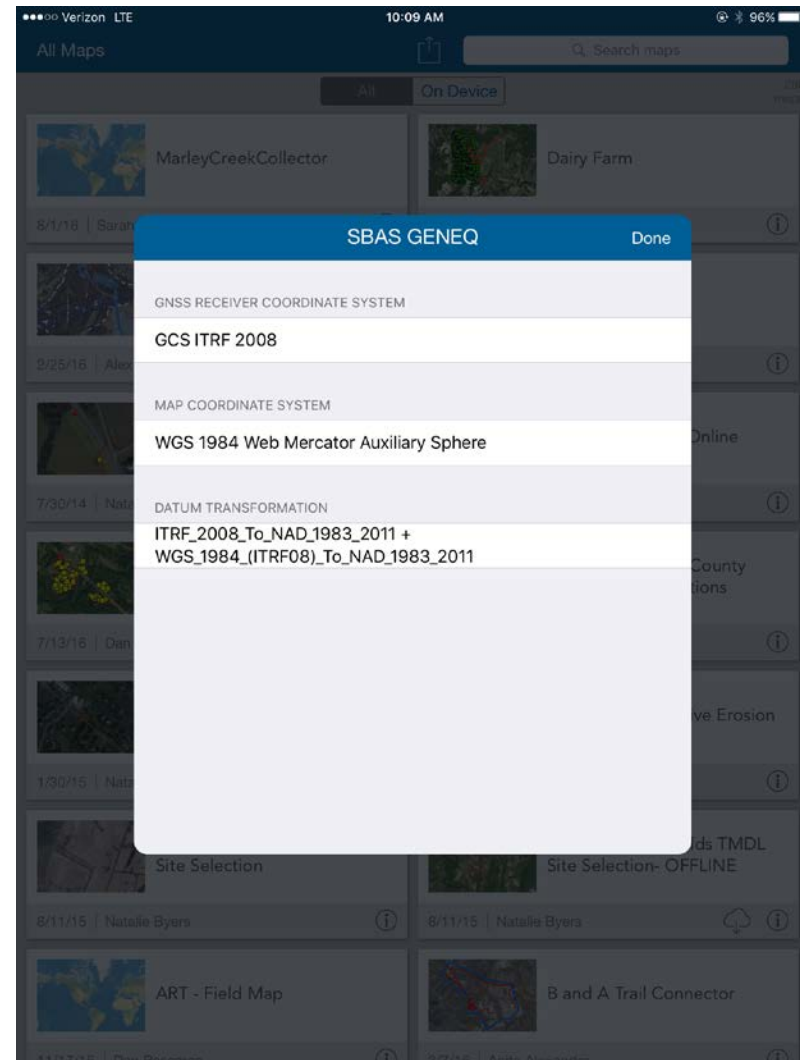

SELECT GPS UNIT
Settings → Provider

LOCATION PROFILE
Settings → Location Profile