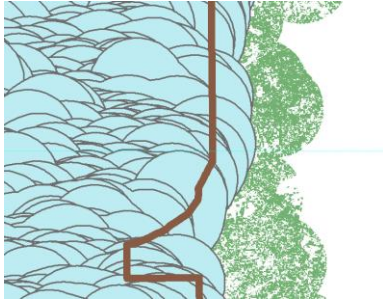

Roads and Trees (Roads: Grey, dark brown: Park boundary, green: trees)

Buffer added to roads (blue)

Method 1, using select by location, bald eagle habitat (green)

Method 2, Using Erase : Bald eagle habitat (purple), which makes sense.